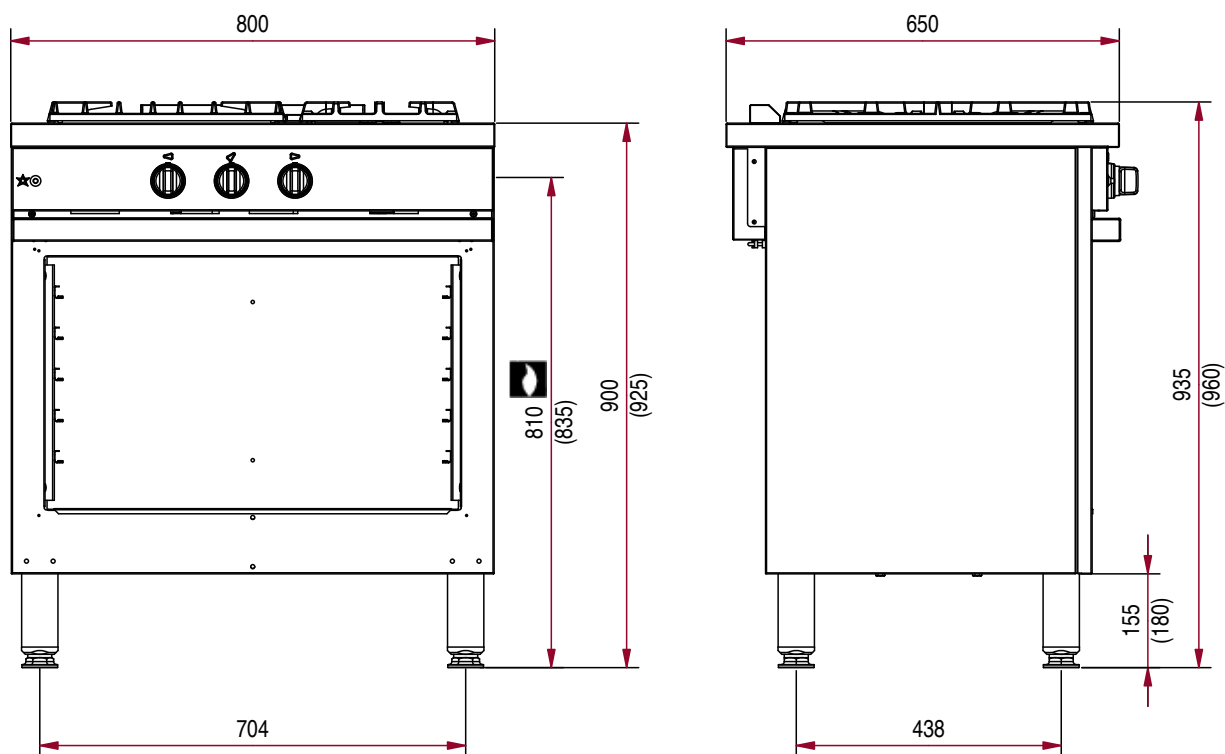

3 open burners

CMG 830

Gas connection