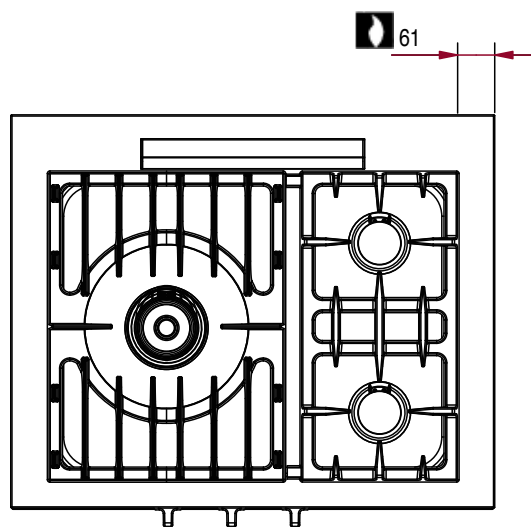

3 open burners

CMG 830

Gas connection