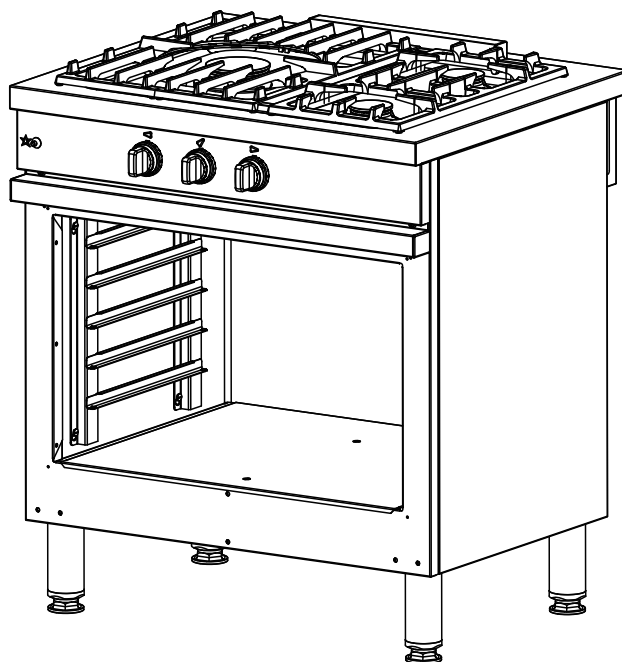

AMBASSADE
DE BOURGOGNE

The Chef's Choice.